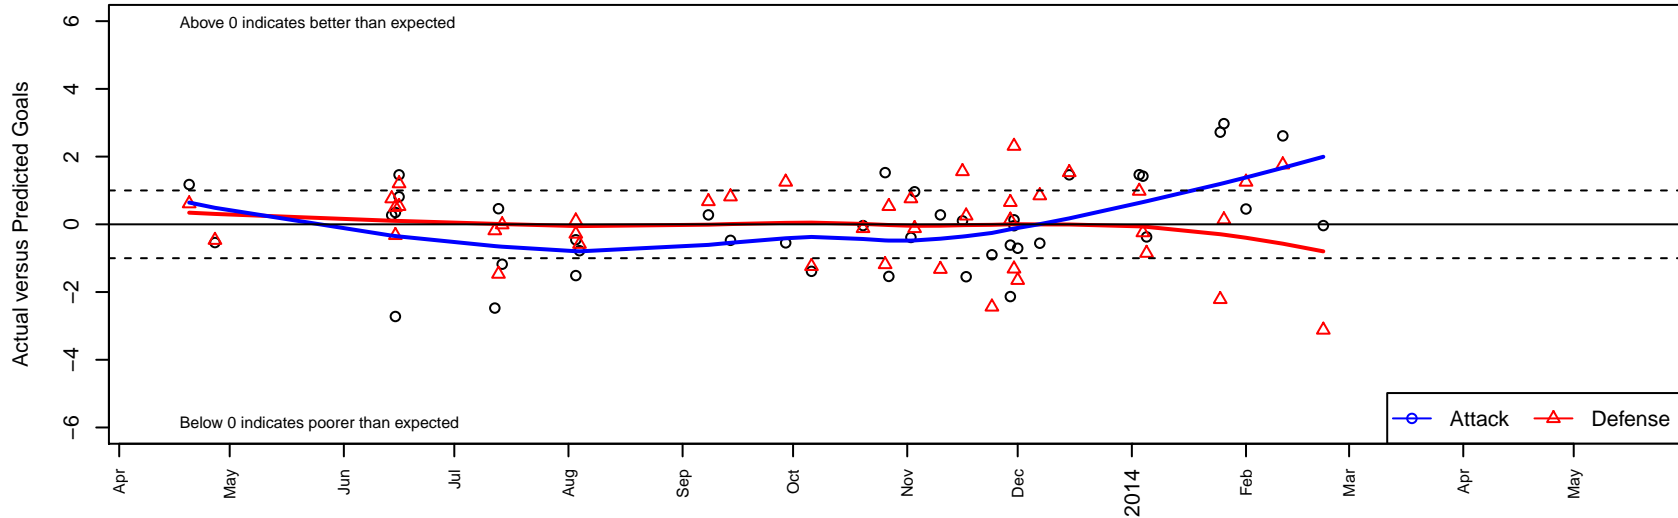

WA Rush B98
Dots are actual minus expected GF (blue circles) and GA (red triangles).
Blue line is smoothed change in attack strength. Red is smoothed change in defense strength.